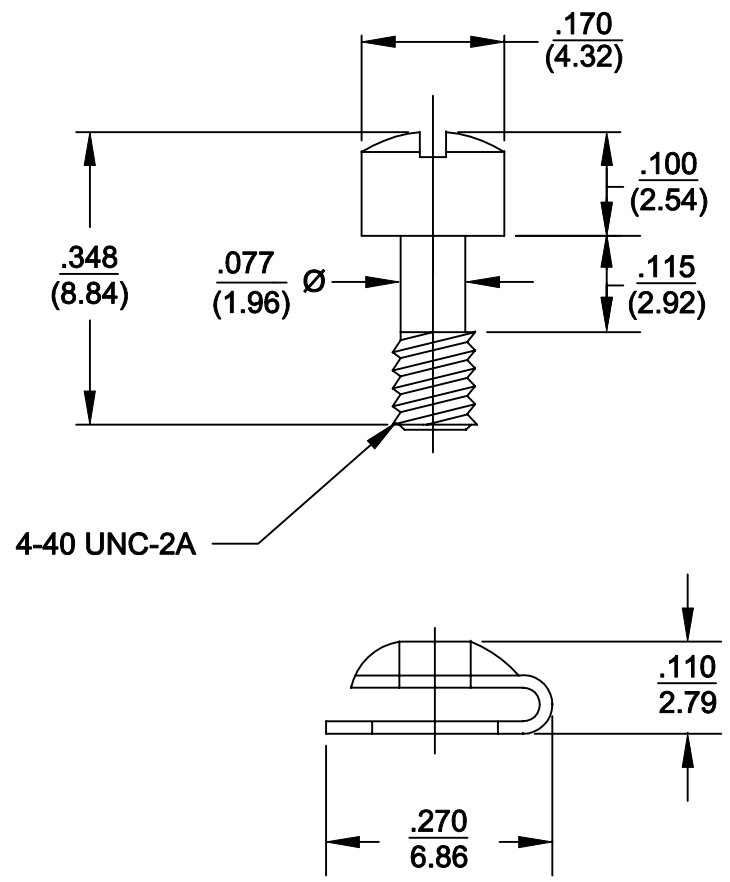

DESCRIPTION: 4-40 MALE SCREWLOCK/CLIP-ON

KIT PART NUMBER	SCREW PART NUMBER	CLIP PART NUMBER
KIT = 160-000-002-051	SSH-440-1-T	RC0-1-T
BULK = 160-000-002-052	SSH-440-1-T	RC0-1-T

KIT TO INCLUDE IN SEALED BAG:
 2 SCREWS
 2 CLIPS

	THESE DRAWINGS AND SPECIFICATIONS ARE THE PROPERTY OF NorComp AND SHALL NOT BE REPRODUCED, COPIED OR USED AS THE BASIS FOR THE MANUFACTURE OF SALE OF APPARATUS WITHOUT WRITTEN PERMISSION.		DRAWN: WAYNE ROBBINS	DATE: 9-08-98
				CHECKED:
<h1>NorComp</h1>		SCALE: 1:4	SHEET 1 OF 1	REV 1
		DWG NO. 160-000-002-05X		